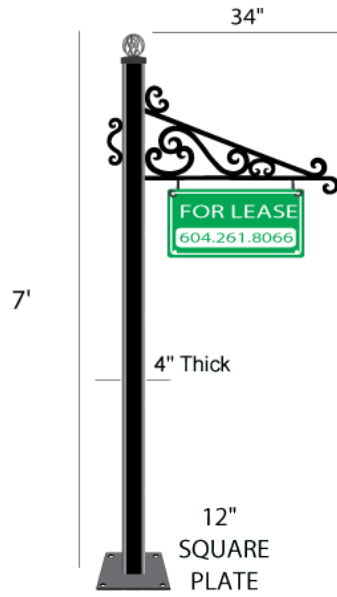

3 Above Ground Wrought Iron
$1,100.00