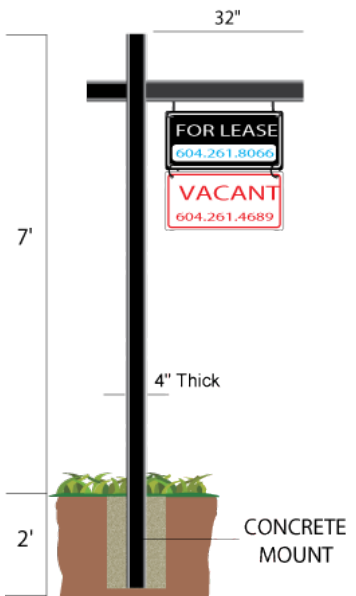

2 In Ground Steel Frame
$870.00