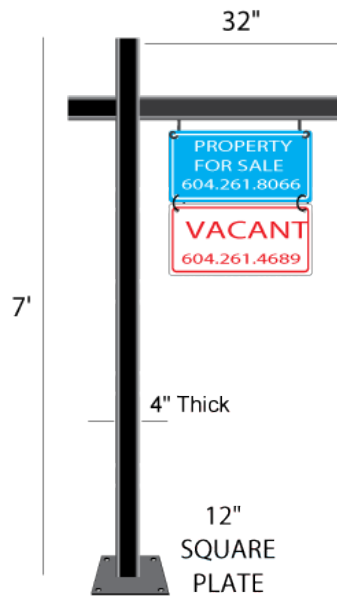

1 In Ground Wrought Iron
\$995.00

3 Above Ground Wrought Iron
\$1,100.00

5 Wall Mounted Wrought Iron
\$525.00

2 In Ground Steel Frame
\$870.00

4 Above Ground Steel Frame
\$975.00

6 Wall Mounted Steel Frame
\$325.00