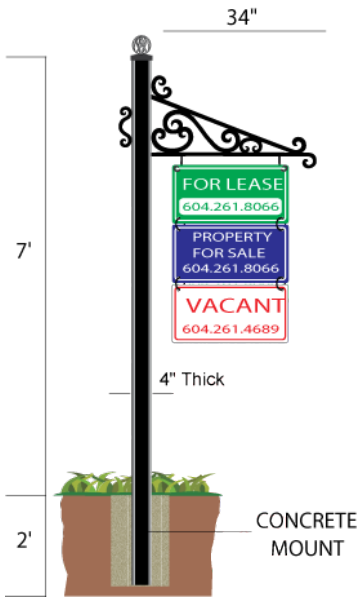

Call us... 604.598.8414

toll-free 1.866.598.8414 • fax 604.598.8416
#14 - 8456 129A Street, Surrey, BC V3W 1A2

www.signsbccilluminated.com

Wrought Iron Sign Holders

- All Welded Steel Construction
- Custom Colours Available
- Perfect for Leasing, For Rent, and Building Address Signs

1 In Ground Wrought Iron
\$675.00

3 Above Ground Wrought Iron
\$735.00

5 Wall Mounted Wrought Iron
\$395.00

2 In Ground Steel Frame
\$585.00

4 Above Ground Steel Frame
\$650.00

6 Wall Mounted Steel Frame
\$275.00