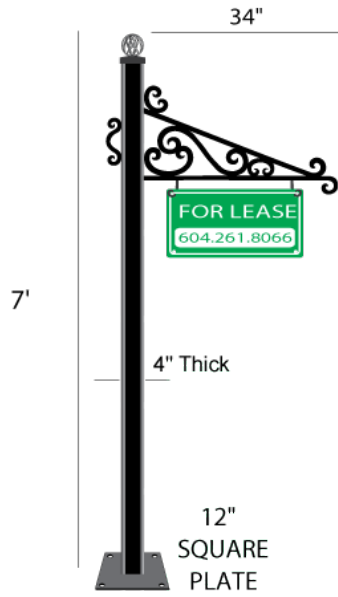

3 Above Ground Wrought Iron
$735.00