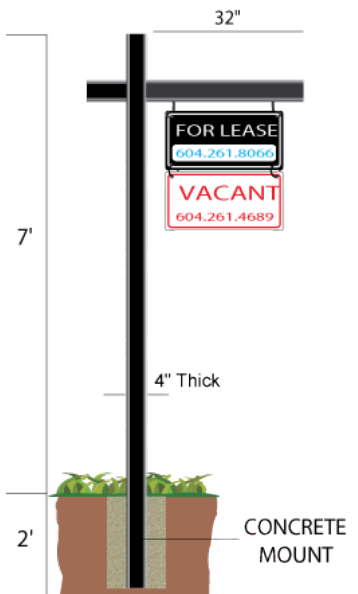

2 In Ground Steel Frame
$585.00