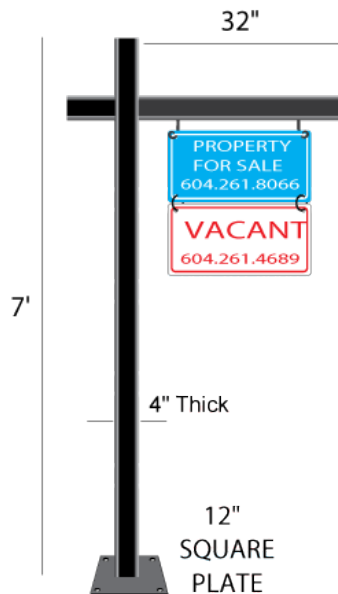

1 In Ground Wrought Iron
\$675.00

3 Above Ground Wrought Iron
\$735.00

5 Wall Mounted Wrought Iron
\$395.00

2 In Ground Steel Frame
\$585.00

4 Above Ground Steel Frame
\$650.00

6 Wall Mounted Steel Frame
\$275.00