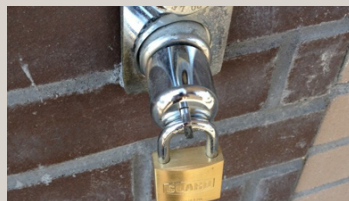

We also repair and replace, doors, mailboxes, windows and glass awnings, and our ANSI certified technicians can also repair or replace handicap door openers.

In addition to general locksmithing we supply and fabricate many custom security products. If it needs to be locked and secure, we will bring you a solution that has been tested and proven effective to deter thieves and hold up over time with heavy usage.

### High Security Locks

**We are licensed installers** for Schlage Primus, Abloy, and Mul-T-Lock – the best high security commercial locks with anti-pick features and security against unauthorized duplication of your keys.

Rekeying and Mastering

Door Closers & Hardware

Mailboxes

Fixture Locks

Electric Door Strikes

Automatic Doors

Emergency Door Repair

Emergency Glass Repair

### Choosing a High Security Lock System

While all high security locks provide great security, they each have their own unique set of features to best fit your needs ...

**Schlage Primus locks** allow you to integrate high security locks with regular SC1 and SC4 "house keys", together in a master system. Primus keys can open regular locks, but not the other way around.